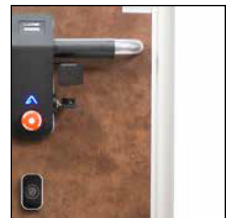

Motorisation