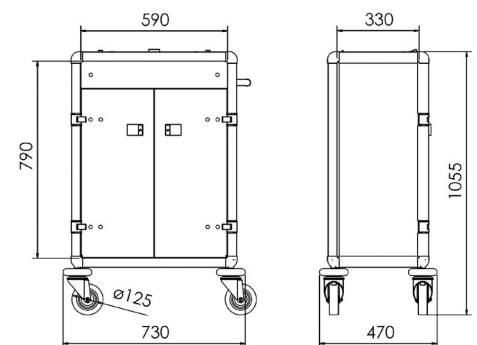

#### Standard model

- Anodised aluminium frame
- 1 compartment for small products with lid
- 2 fixed shelves with retaining bars
- Doors (opening up to 270° with lock)
- 4 swelling wheels Ø 125 mm with non-marking polyamide/thermoplastic layer
- 4 swivelling corner pads for protection
- 1 horizontal steering handle

### OPTIONS

Linear dividers for small products compartment and drawer

Drawer instead of small products compartment 590L x 342W x 100H mm

Non-slip carpet

5th steering wheel coupled with 4 swivelling wheels

### Standard model

- Anodised aluminium frame
- 1 compartment for small products with lid
- 3 drawers (depth 100 mm) on telescopic rails height adjustable
- Doors (opening up to 270° with lock)
- 4 swivelling wheels Ø 125 mm with non-marking polyamid layer
- 4 swivelling corner pads for protection
- 1 horizontal steering handle