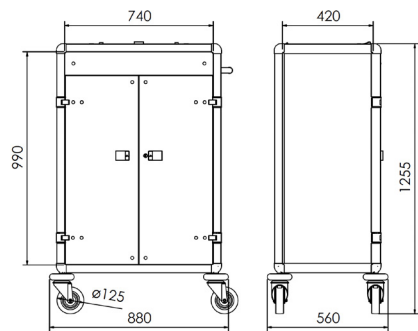

#### Standard model

- Anodised aluminium frame
- 1 compartment for small products with lid
- 2 fixed shelves with retaining bars
- Doors (opening up to 270° with lock)
- 4 swelling wheels Ø 125 mm with non-marking polyamide/thermoplastic layer
- 4 swivelling corner pads for protection
- 1 horizontal steering handle

Identification holder

Hook

Sliding tray

Linear divider for shelves

### Standard model

- Anodised aluminium frame
- 1 compartment for small products with lid
- 3 drawers (depth 100 mm) on telescopic rails height adjustable
- Doors (opening up to 270° with lock)
- 4 swivelling wheels Ø 125 mm with non-marking polyamid layer
- 4 swivelling corner pads for protection
- 1 horizontal steering handle