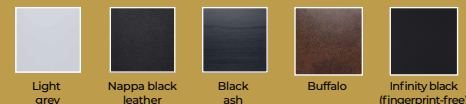

## POSSIBLE CONFIGURATIONS

- Set of 4 adjustable dividers for drawer
- Brake on wheel
- Bronze anodisation

- Set of 4 dividers for welcome compartment
- Kit for motorisation
- Stationery wallet A4 & A5 (inside door)
- Supplementary drawer
- Black anodisation

## MATERIALS / FINISHES

### COMPACT

Caviar Wenge Almond Antique oak

Light grey Nappa black leather Black ash Buffalo Infinity black (fingerprint-free)