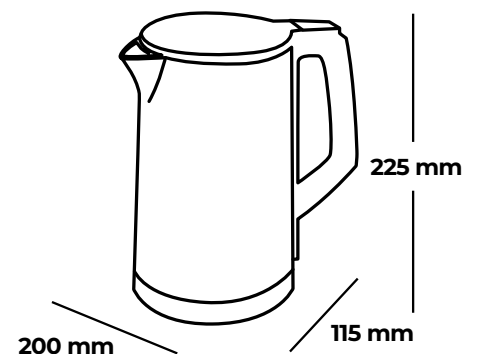

JVD Glitze Kettle

1 Litre, 1360W, Nickel Black

SKU: JVD-8662135-NB-AS

This product has replaceable parts available

304 GRADE STAINLESS STEEL
High grade food material

1 L CAPACITY
Designed for guest room use

ANTI-FINGERPRINT STAINLESS STEEL
Easy for housekeepers

360° ROTATION ON THE BASE
Easy to use

LARGE OPENING
Easy cleaning

AUTO SHUT-OFF
When boiled or empty

WATER LEVEL INDICATOR

DOUBLE WALL
Exterior doesn't get hot

CONCEALED HEATING ELEMENT
Easy to clean

- 304 Grade Stainless Steel interior
- 1 Litre capacity designed for guest room use
- Concealed heating element easy to clean
- 360° rotation on the base
- Anti-Fingerprint Nickel Black exterior

- Auto shut-off when boiled or empty
- Water level indicator
- This product has replaceable parts available
- Rust resistant metal housing
- Double-wall, cool touch
- Pilot power light

Specification

1360W
220-240W
50/60 Hz
1 Litre
Product Size: 200L x 115W x 225H mm