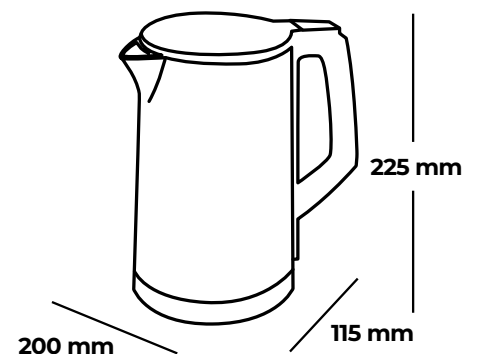

JVD Glitze Kettle

1 Litre, 1360W, Stainless Steel

SKU: JVD-8662152-SS-AS

This product has replaceable parts available

304 GRADE STAINLESS STEEL
High grade food material

1 L CAPACITY
Designed for guest room use

ANTI-FINGERPRINT STAINLESS STEEL
Easy for housekeepers

360° ROTATION ON THE BASE
Easy to use

LARGE OPENING
Easy cleaning

AUTO SHUT-OFF
When boiled or empty

WATER LEVEL INDICATOR

DOUBLE WALL
Exterior doesn't get hot

CONCEALED HEATING ELEMENT
Easy to clean

- 304 Grade Stainless Steel interior
- 1 Litre capacity designed for guest room use
- Concealed heating element easy to clean
- 360° rotation on the base
- Anti-Fingerprint Stainless Steel exterior

- Auto shut-off when boiled or empty
- Water level indicator
- This product has replaceable parts available
- Rust resistant metal housing
- Double-wall, cool touch
- Pilot power light

Specification

1360W
220-240W
50/60 Hz
1 Litre
Product Size: 200L x 115W x 225H mm